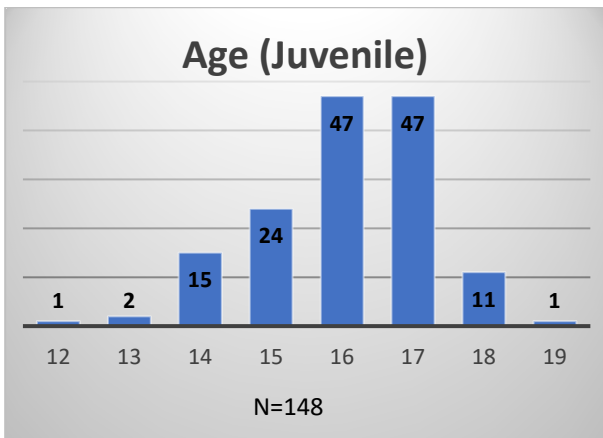

## Demographics for JTDC Population

### Tuesday Morning Midnight Count

Total # of probation Involved youth<sup>1</sup>: 1,159

<sup>1</sup> Probation Active: Any youth who is pending sentencing with an active social history, has been formally placed on probation or supervision with Cook County Juvenile Probation on the date of the report.