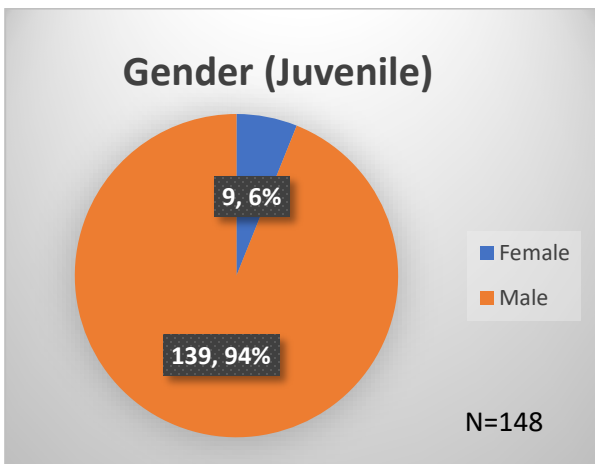

### Tuesday Morning Midnight Count

Total # of probation Involved youth<sup>1</sup>: 1,159

<sup>1</sup> Probation Active: Any youth who is pending sentencing with an active social history, has been formally placed on probation or supervision with Cook County Juvenile Probation on the date of the report.