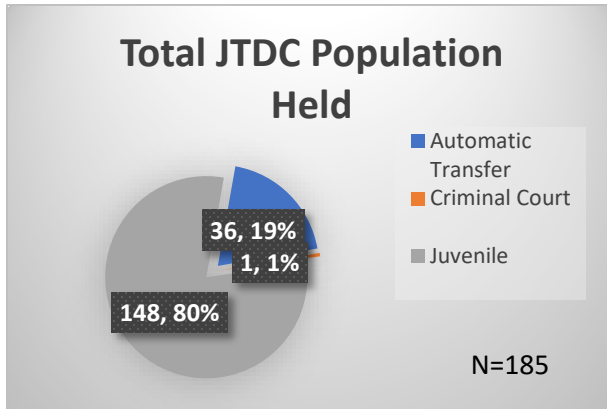

## Demographics for JTDC Population

### Tuesday Morning Midnight Count

Total # of probation Involved youth<sup>1</sup>: 1,159

<sup>1</sup> Probation Active: Any youth who is pending sentencing with an active social history, has been formally placed on probation or supervision with Cook County Juvenile Probation on the date of the report.