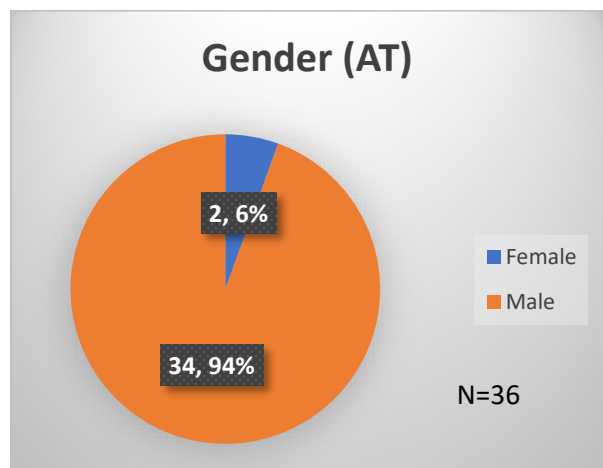

## Demographics for JTDC Population

### Tuesday Morning Midnight Count

Total # of probation Involved youth<sup>1</sup>: 1,159

<sup>1</sup> Probation Active: Any youth who is pending sentencing with an active social history, has been formally placed on probation or supervision with Cook County Juvenile Probation on the date of the report.